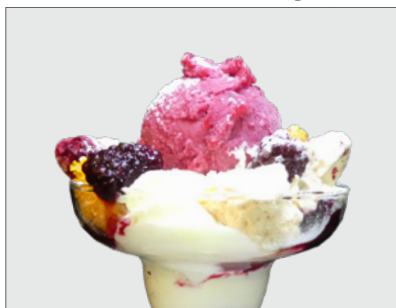

DESSERTS

- CRÈME BRÛLÉE** (gfo) **\$18**
classic crème brulee / whipped cream / vanilla ice cream
- RICH DECADENT CHOCOLATE FUDGE BROWNIE** (gfo) **\$18**
chocolate brownie / whipped cream / vanilla ice cream
- CHEESECAKE** - waitstaff will advise todays flavour **\$18**
cheesecake / whipped cream / vanilla ice cream
- CRUMBLE** - waitstaff will advise todays flavour **\$18**
toasted anzac style crumble / vanilla custard /
vanilla ice cream
- ETON MESS** **\$18**
mixture of berries / meringue / berry sorbet /
whipped cream
- CHURRO SUNDAE** **\$18**
churros / vanilla ice cream / caramel sauce /
dark chocolate / whipped cream

CHEESECAKE

CHURRO SUNDAE

CRÈME BRÛLÉE (gfo)

**RICH DECADENT CHOCOLATE
FUDGE BROWNIE** (gfo)

CRUMBLE

ETON MESS

AFTER DINNER

- COCKBURN'S TAWNY PORT** **\$10**
subtly oaky & smooth
- COCKBURN'S FINE RUBY PORT** **\$10**
wood cask, with rich, full-bodied flavours raspberry,
plum & spice
- HENNESSY V.S.O.P.** **\$13**
- LIQUEUR COFFEE** **\$15**
choice of Bailey's / Jamesons / Kahula / Frangelico / Galliano